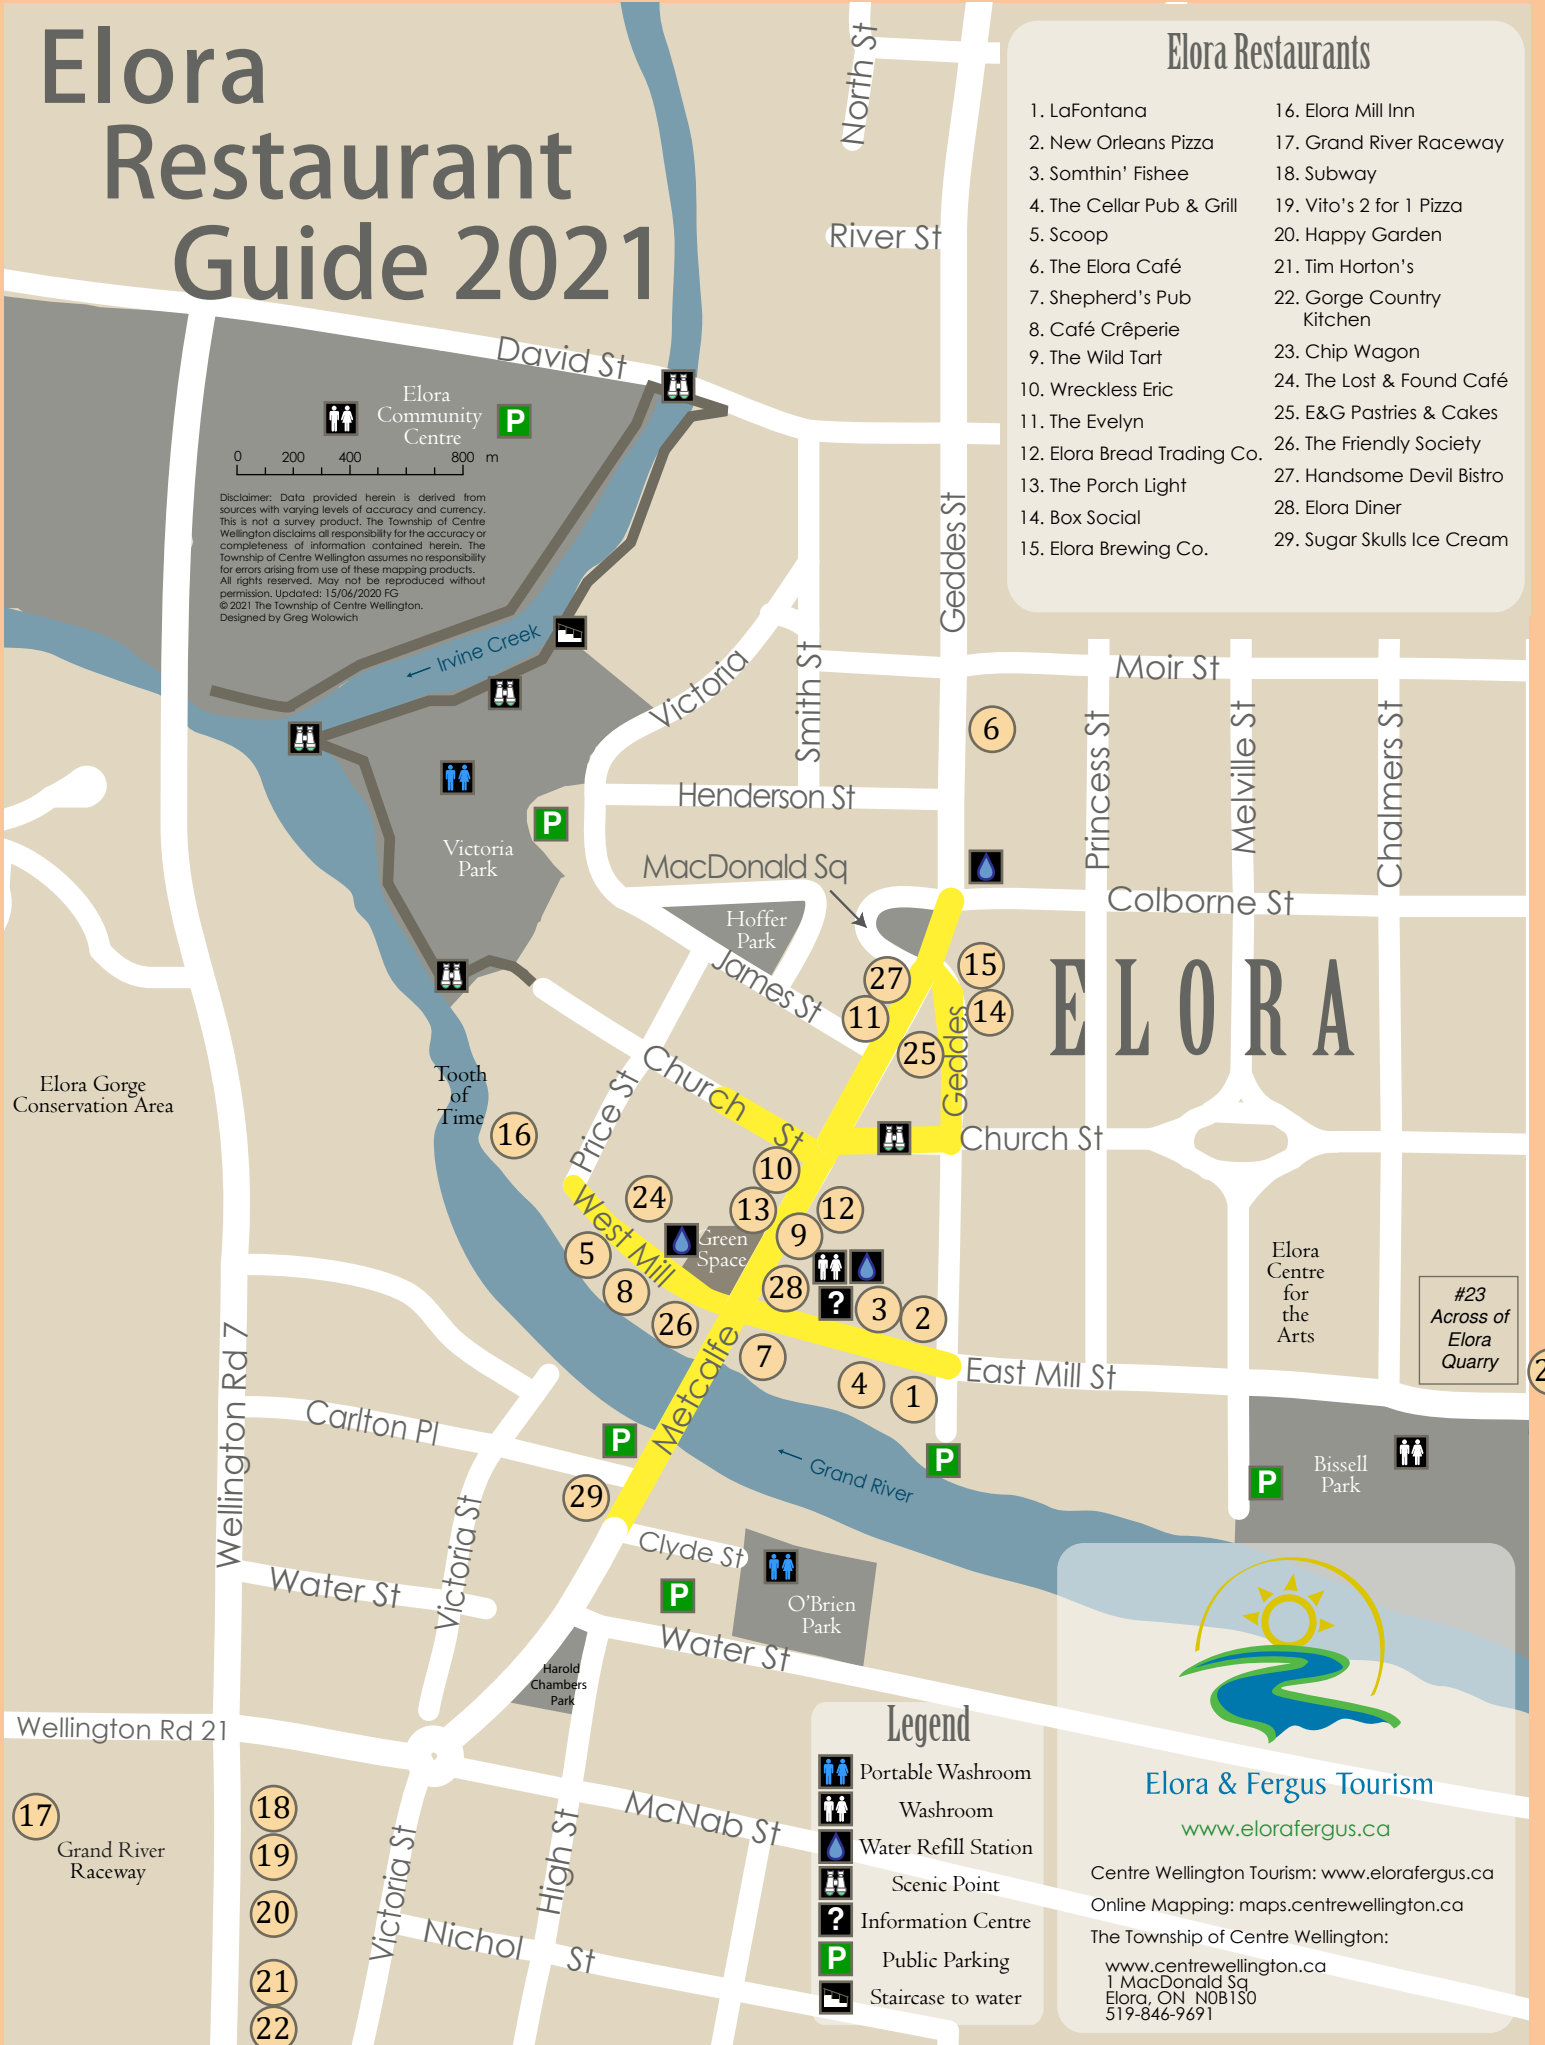

Elora Restaurant Guide 2021

Elora Restaurants

1. LaFontana	16. Elora Mill Inn
2. New Orleans Pizza	17. Grand River Raceway
3. Somthin' Fishee	18. Subway
4. The Cellar Pub & Grill	19. Vito's 2 for 1 Pizza
5. Scoop	20. Happy Garden
6. The Elora Café	21. Tim Horton's
7. Shepherd's Pub	22. Gorge Country Kitchen
8. Café Crêperie	23. Chip Wagon
9. The Wild Tart	24. The Lost & Found Café
10. Wreckless Eric	25. E&G Pastries & Cakes
11. The Evelyn	26. The Friendly Society
12. Elora Bread Trading Co.	27. Handsome Devil Bistro
13. The Porch Light	28. Elora Diner
14. Box Social	29. Sugar Skulls Ice Cream
15. Elora Brewing Co.	

Legend

- Portable Washroom
- Washroom
- Water Refill Station
- Scenic Point
- Information Centre
- Public Parking
- Staircase to water

Elora & Fergus Tourism

www.elorafergus.ca

Centre Wellington Tourism: www.elorafergus.ca

Online Mapping: maps.centrewellington.ca

The Township of Centre Wellington:

www.centrewellington.ca
1 MacDonald Sq
Elora, ON N0B1S0
519-846-9691